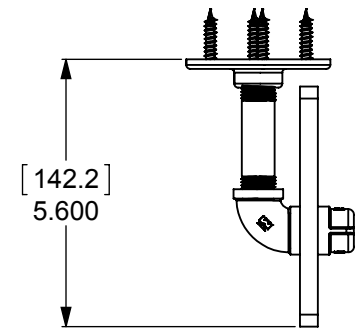

ITEM NO.	PART NUMBER	DESCRIPTION	QTY.
1	PIPE-FL38-3	3/8" FLANGE	2
2	PIPE-EL38-90	3/8" 90 DEG. ELBOW	2
3	PIPE-CAP-38	3/8" CAP	2
4	PIPE-NIP38-2.5	3/8" 2 1/2" NIP	2
5	BUS-38X18	3/8" BUSHING	4
6	GLRT-16	GLASS SHELF 16"	1
7	WOOD SCREW-12	#12 WOOD SCREW	8

UNLESS OTHERWISE STATED

.X	±.3mm
.XX	±.15mm
.XXX	±.008mm

COPYRIGHT © Allied Brass 2017

DRAWN	5/27/2017	I.M
CHECKED	5/27/2017	P.D
APPROVED	5/27/2017	R.A

MATERIAL:	BRASS
DESCRIPTION:	Pipeline Collection Glass Shelf

APPROVED FOR PRODUCTION
 BY: RICHARD PAUL
 DATE: 5/27/2017

FINISH	TBD
QUANTITY	TBD
DRAWING No.	REV
P-400-16-GS	0
SCALE	SHEET: 01 A4
1:5	