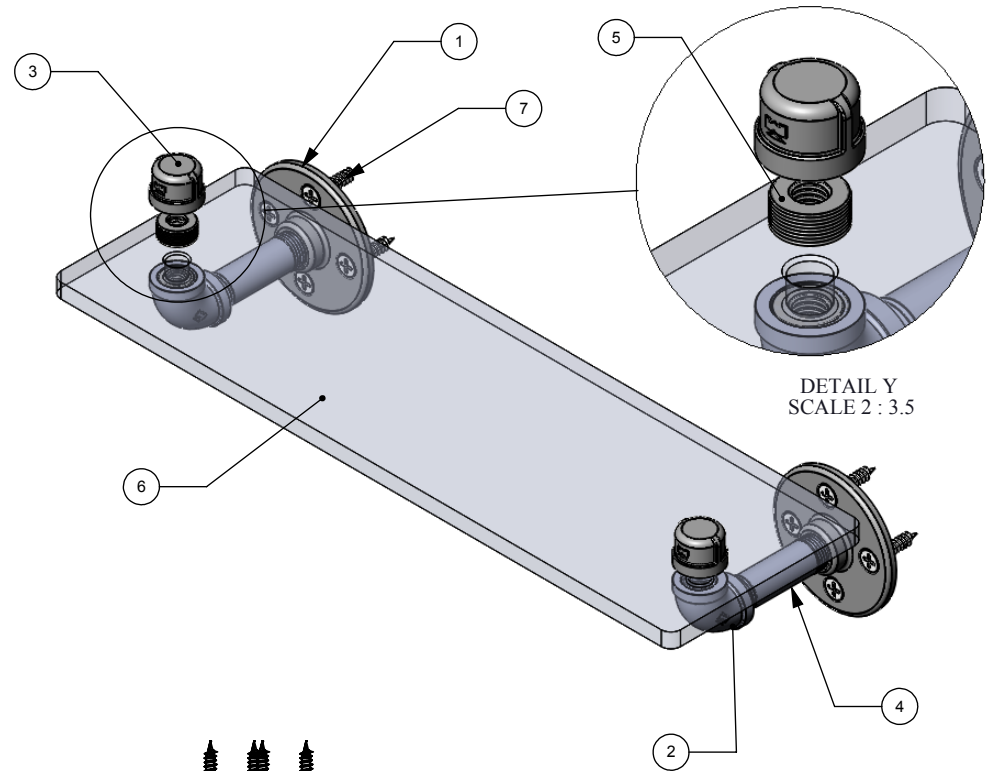

ITEM NO.	PART NUMBER	DESCRIPTION	QTY.
1	PIPE-FL38-3	3/8" FLANGE	2
2	PIPE-EL38-90	3/8" 90 DEG. ELBOW	2
3	PIPE-CAP-38	3/8" CAP	2
4	PIPE-NIP38-2.5	3/8" 2 1/2" NIP	2
5	BUS-38X18	3/8" BUSHING	4
6	GLRT-16	GLASS SHELF 16"	1
7	WOOD SCREW-12	#12 WOOD SCREW	8

UNLESS OTHERWISE STATED

.X	±.3mm
.XX	±.15mm
.XXX	±.008mm

COPYRIGHT © Allied Brass 2017

DRAWN	5/27/2017	I.M
CHECKED	5/27/2017	P.D
APPROVED	5/27/2017	R.A

MATERIAL:	BRASS
DESCRIPTION:	Pipeline Collection Glass Shelf

APPROVED FOR PRODUCTION
 BY: RICHARD PAUL
 DATE: 5/27/2017

FINISH	TBD
QUANTITY	TBD
DRAWING No.	REV
P-400-16-GS	0
SCALE	SHEET: 01 A4
1:5	