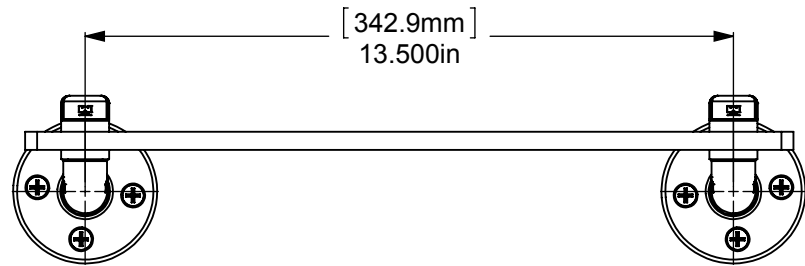

ITEM NO.	PART NUMBER	DESCRIPTION	QTY.
1	PIPE-FL38-3	3/8" FLANGE	2
2	PIPE-EL38-90	3/8" 90 DEG. ELBOW	2
3	PIPE-CAP-38	3/8" CAP	2
4	PIPE-NIP38-2.5	3/8" 2 1/2" NIP	2
5	BUS-38X18	3/8" BUSHING	4
6	GLRT-16	GLASS SHELF 16"	1
7	WOOD SCREW-12	#12 WOOD SCREW	8

UNLESS OTHERWISE STATED

.X	±.3mm
.XX	±.15mm
.XXX	±.008mm

COPYRIGHT © Allied Brass 2017

DRAWN	5/27/2017	I.M
CHECKED	5/27/2017	P.D
APPROVED	5/27/2017	R.A

MATERIAL:	BRASS
DESCRIPTION:	Pipeline Collection Glass Shelf

APPROVED FOR PRODUCTION
 BY: RICHARD PAUL
 DATE: 5/27/2017

FINISH	TBD
QUANTITY	TBD
DRAWING No.	REV
P-400-16-GS	0
SCALE	SHEET: 01 A4
1:5	