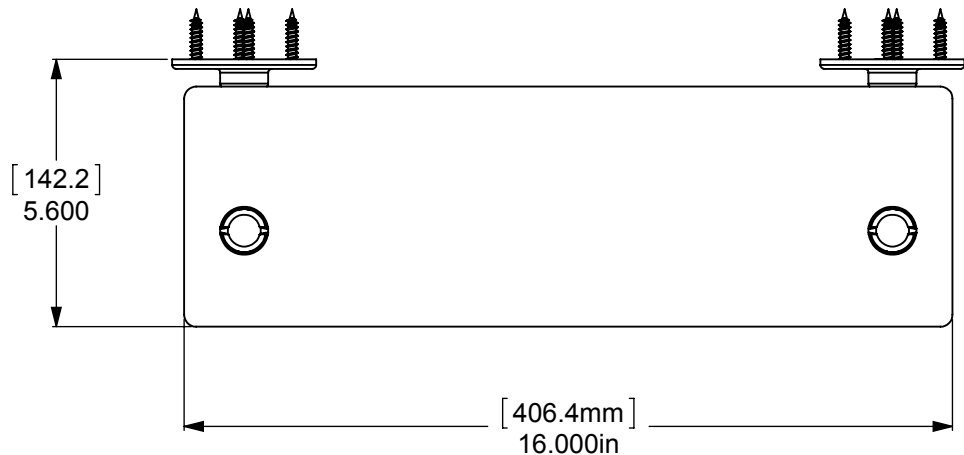

ITEM NO.	PART NUMBER	DESCRIPTION	QTY.
1	PIPE-FL38-3	3/8" FLANGE	2
2	PIPE-EL38-90	3/8" 90 DEG. ELBOW	2
3	PIPE-CAP-38	3/8" CAP	2
4	PIPE-NIP38-2.5	3/8" 2 1/2" NIP	2
5	BUS-38X18	3/8" BUSHING	4
6	GLRT-16	GLASS SHELF 16"	1
7	WOOD SCREW-12	#12 WOOD SCREW	8

UNLESS OTHERWISE STATED

.X	±.3mm
.XX	±.15mm
.XXX	±.008mm

COPYRIGHT © Allied Brass 2017

DRAWN	5/27/2017	I.M
CHECKED	5/27/2017	P.D
APPROVED	5/27/2017	R.A

MATERIAL:	BRASS
DESCRIPTION:	Pipeline Collection Glass Shelf

APPROVED FOR PRODUCTION
 BY: RICHARD PAUL
 DATE: 5/27/2017

FINISH	TBD
QUANTITY	TBD
DRAWING No.	REV
P-400-16-GS	0
SCALE	SHEET: 01 A4
1:5	